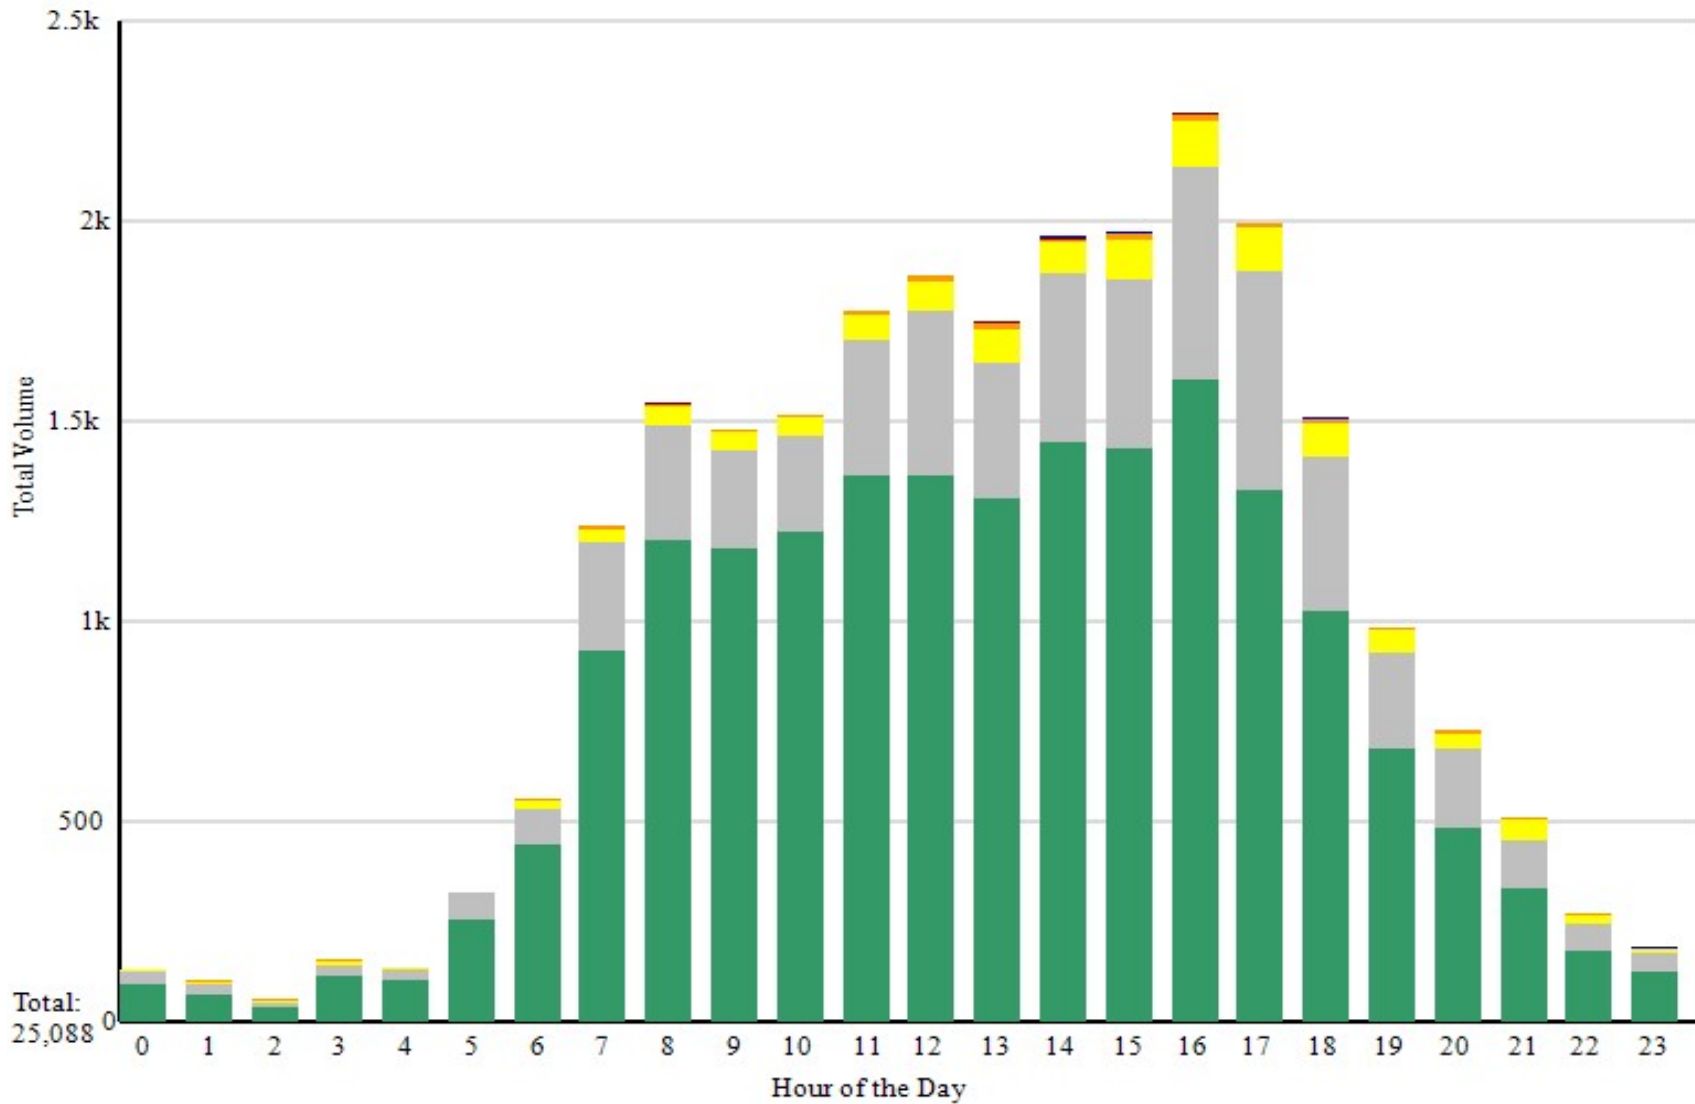

### Puyallup Police Speed/Volume Graph

Location: 900 Blk 15th St NW/SamPPark  
Dates: 10-09-17 to 10-25-17

Zone: Residential  
Speed Limit: 25 MPH

Travel Direction: S

### Puyallup Police Speed/Time/Volume Graph

Location: 900 Blk 15th St NW/SamPPark  
Dates: 10-09-17 to 10-25-17

Zone: Residential  
Speed Limit: 25 MPH

Travel Direction: S

■ <=25   
 ■ 26-30   
 ■ 31-35   
 ■ 36-40   
 ■ 41-45   
 ■ 46+

**Puyallup Police  
Time vs Speed**

Location: 900 Blk 15th St NW/SamPPark  
Date: 10-09-2017  
Posted Speed Limit: 25 MPH

Zone: Residential  
Travel Direction: S

Time Span	Total	--- Speed Ranges ---																
		1-5	6-10	11-15	16-20	21-25	26-30	31-35	36-40	41-45	46-50	51-55	56-60	61-65	66-70	71-75	76-80	81+
00:00-00:59	0	0	0	0	0	0	0	0	0	0	0	0	0	0	0	0	0	0
01:00-01:59	0	0	0	0	0	0	0	0	0	0	0	0	0	0	0	0	0	0
02:00-02:59	0	0	0	0	0	0	0	0	0	0	0	0	0	0	0	0	0	0
03:00-03:59	0	0	0	0	0	0	0	0	0	0	0	0	0	0	0	0	0	0
04:00-04:59	0	0	0	0	0	0	0	0	0	0	0	0	0	0	0	0	0	0
05:00-05:59	0	0	0	0	0	0	0	0	0	0	0	0	0	0	0	0	0	0
06:00-06:59	0	0	0	0	0	0	0	0	0	0	0	0	0	0	0	0	0	0
07:00-07:59	0	0	0	0	0	0	0	0	0	0	0	0	0	0	0	0	0	0
08:00-08:59	0	0	0	0	0	0	0	0	0	0	0	0	0	0	0	0	0	0
09:00-09:59	0	0	0	0	0	0	0	0	0	0	0	0	0	0	0	0	0	0
10:00-10:59	0	0	0	0	0	0	0	0	0	0	0	0	0	0	0	0	0	0
11:00-11:59	70	0	8	8	10	28	14	2	0	0	0	0	0	0	0	0	0	0
12:00-12:59	139	0	12	13	37	47	24	5	1	0	0	0	0	0	0	0	0	0
13:00-13:59	128	0	5	26	28	38	26	4	1	0	0	0	0	0	0	0	0	0
14:00-14:59	173	0	8	25	38	67	26	6	2	1	0	0	0	0	0	0	0	0
15:00-15:59	146	0	7	21	30	56	26	6	0	0	0	0	0	0	0	0	0	0
16:00-16:59	179	0	5	23	36	58	49	8	0	0	0	0	0	0	0	0	0	0
17:00-17:59	103	0	6	17	16	38	23	2	1	0	0	0	0	0	0	0	0	0
18:00-18:59	66	0	4	2	15	17	23	5	0	0	0	0	0	0	0	0	0	0
19:00-19:59	23	0	3	3	1	9	7	0	0	0	0	0	0	0	0	0	0	0
20:00-20:59	26	0	1	5	2	8	8	1	1	0	0	0	0	0	0	0	0	0
21:00-21:59	9	0	0	1	0	3	2	2	0	1	0	0	0	0	0	0	0	0
22:00-22:59	5	0	0	1	0	1	3	0	0	0	0	0	0	0	0	0	0	0
23:00-23:59	6	0	1	0	1	1	3	0	0	0	0	0	0	0	0	0	0	0