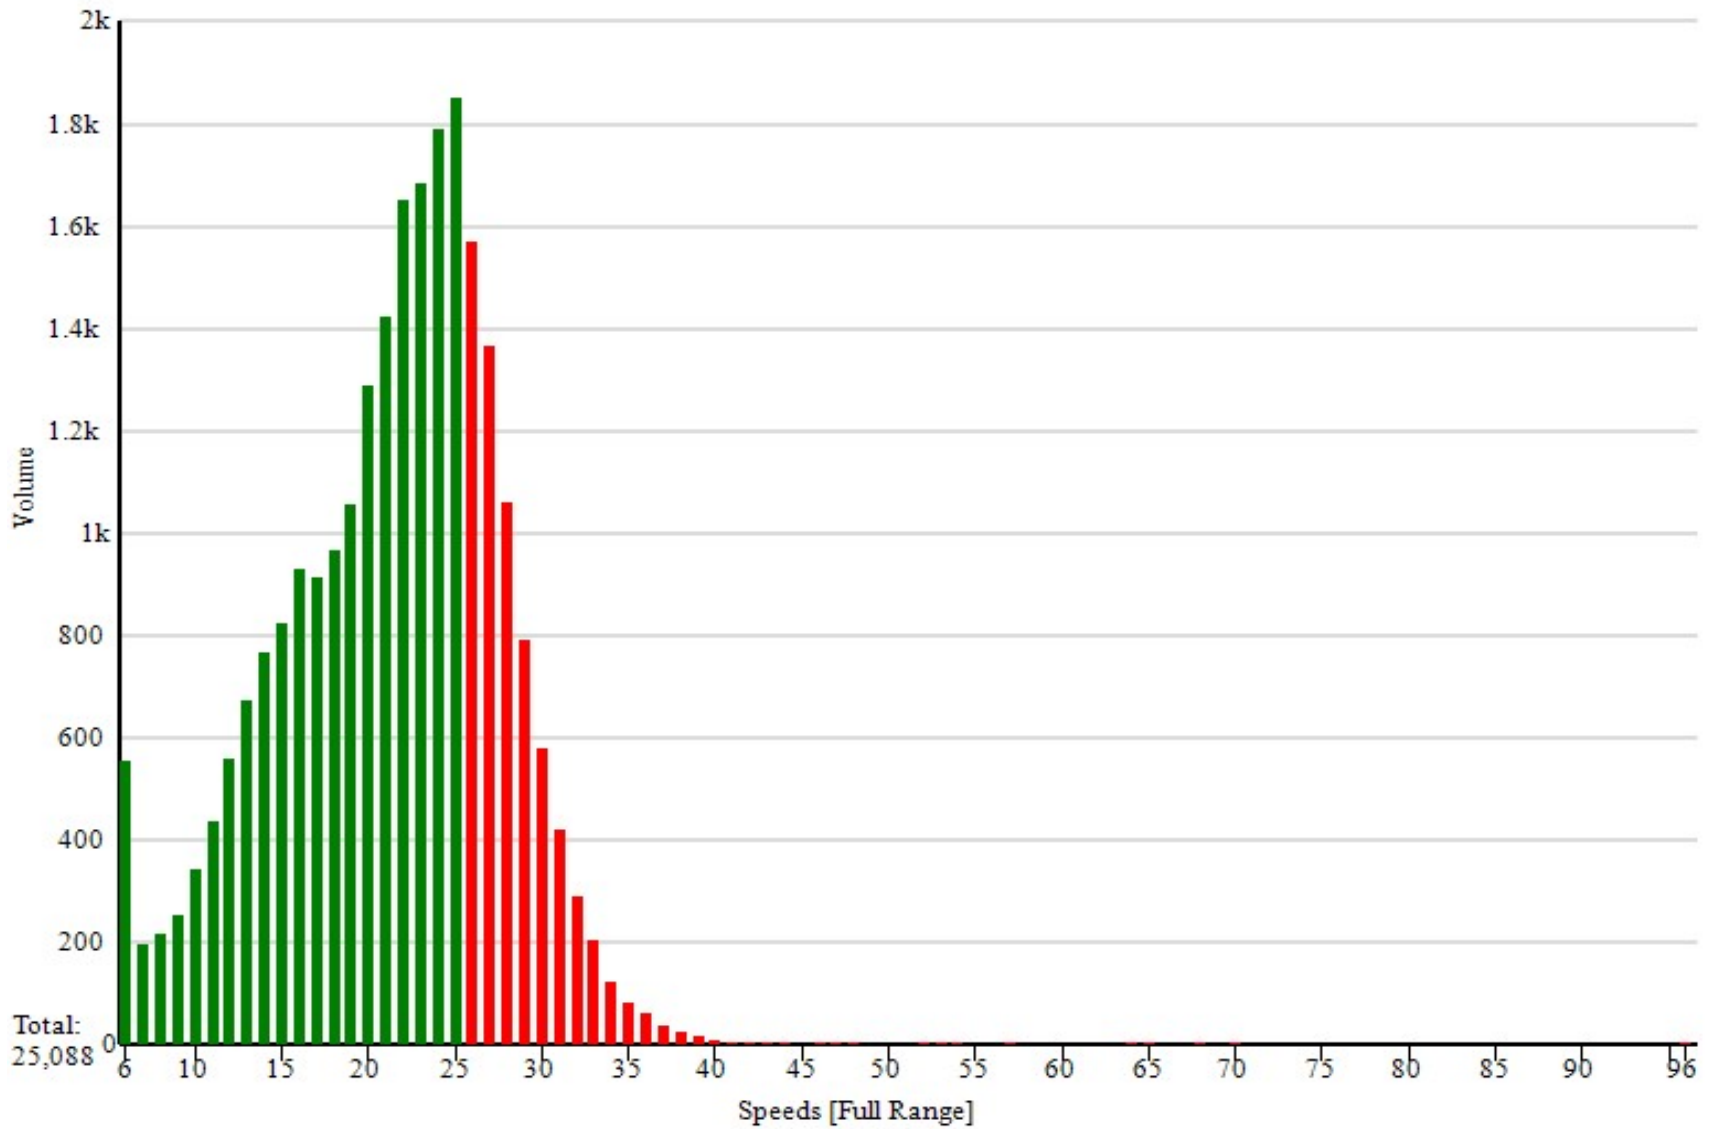

**Puyallup Police  
Traffic Survey Summary**

Location: 900 Blk 15th St NW/SamPPark  
 Start Date: 10-09-17  
 End Date: 10-25-17

Zone: Residential  
 Start Time: 11:32:06  
 End Time: 11:58:58  
 Travel Direction: S

Speed	1 - 19	20 - 21	22 - 23	24 - 25	26 - 27	28 - 29	30 - 31	32 - 33	34 - 35	36 - 37	38 - 39	40 - 999
Volume	8698	2715	3336	3643	2939	1855	1002	498	205	101	48	48
% of Total	34.66%	10.82%	13.29%	14.52%	11.71%	7.39%	3.99%	1.98%	0.81%	0.4%	0.19%	0.19%
									Total Vehicles: 25088			

Speed Statistics		10 MPH Pace		Number Exceeding Limit				
Posted	25	Pace Speed	19 to 28	Speed	25+	35+	45+	Total
#At/Under Limit	18392	# in Pace	14753	Number	6499	176	21	6696
# Over Limit	6696	% in Pace	58.8%	Percent	25.9%	0.7%	0.08%	26.69%
Average Speed	21.34	85% Percentile	27					

### Puyallup Police Speed/Time/Volume Graph

Location: 900 Blk 15th St NW/SamPPark  
Dates: 10-09-17 to 10-25-17

Zone: Residential  
Speed Limit: 25 MPH

Travel Direction: S

■ <=25   
 ■ 26-30   
 ■ 31-35   
 ■ 36-40   
 ■ 41-45   
 ■ 46+