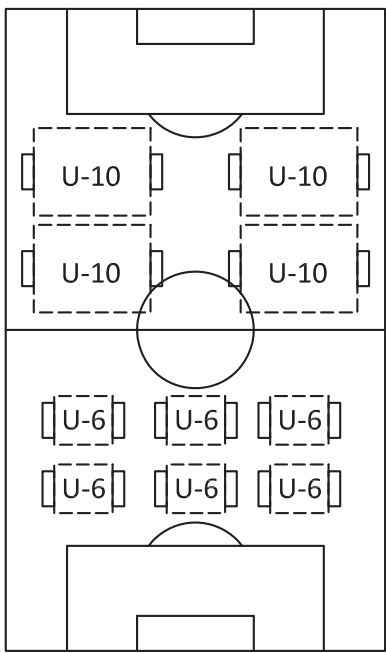

# VAN LIEROP PARK

Park Site Aerial

Public Open House - March 2, 2017

Little League and Softball (E/W)

Baseball (E/W)

Soccer (N/S)

Add Lacrosse Field, Tennis/Futsal Court

Basketball (N/S)

Volleyball (N/S)

Play Areas

12' Trail

22' Road

20' Buffer

20 Stall Parking Lot

40 Stall Parking Lot

80 Stall Parking Lot