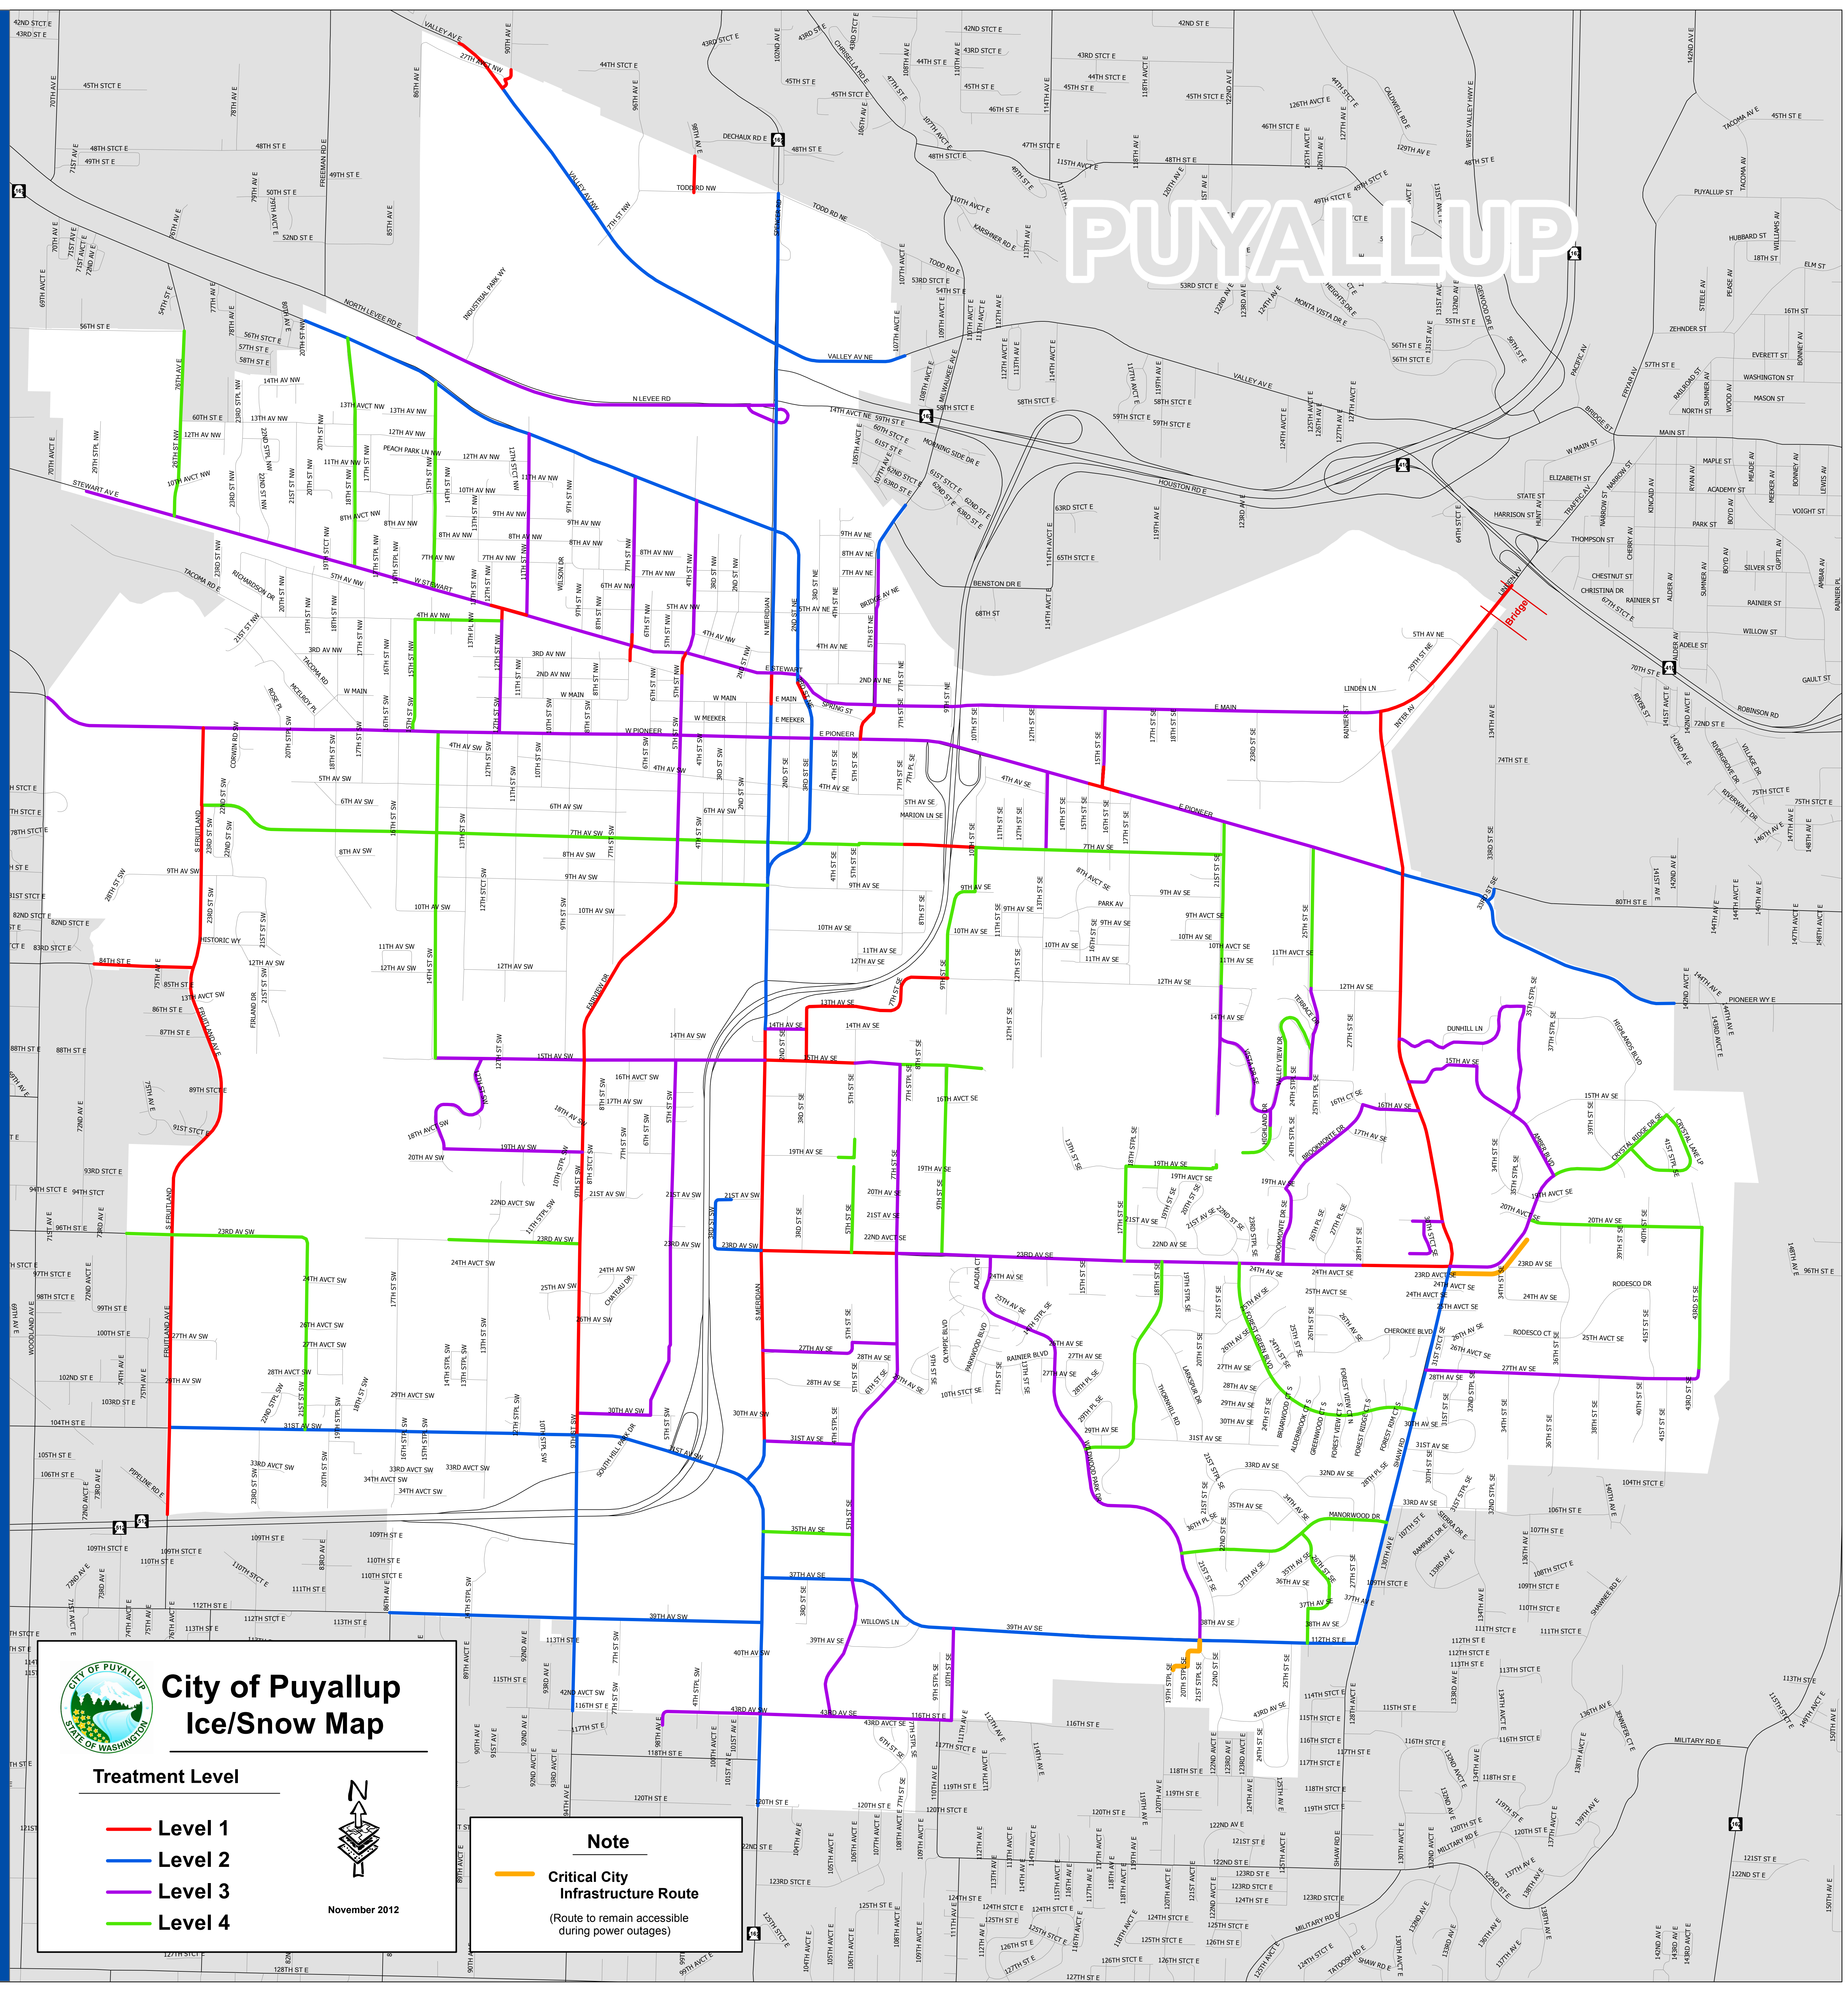

EMERGENCY ICE/SNOW ROUTES

PUYALLUP

City of Puyallup Ice/Snow Map

Treatment Level

- Level 1
- Level 2
- Level 3
- Level 4

November 2012

Note

- Critical City Infrastructure Route
(Route to remain accessible during power outages)